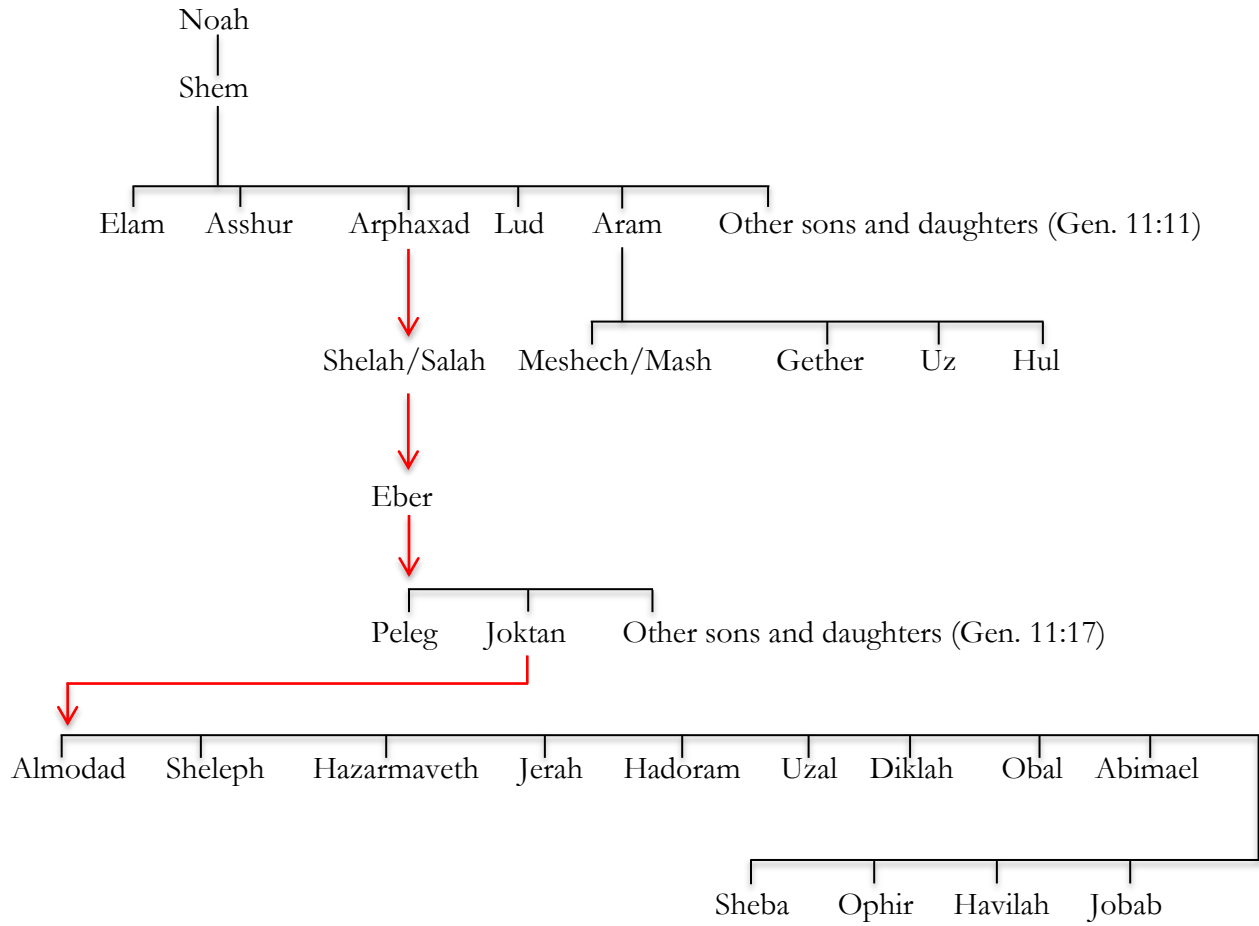

Table of Nations

Study Handout by Pastor Melissa Scott, Ph.D.

Lineage of Noah, Shem, and Eber
Study Handout by Pastor Melissa Scott, Ph.D.

Lineage from Noah to Japheth to Ashkenaz

Study Handout by Pastor Melissa Scott, Ph.D.