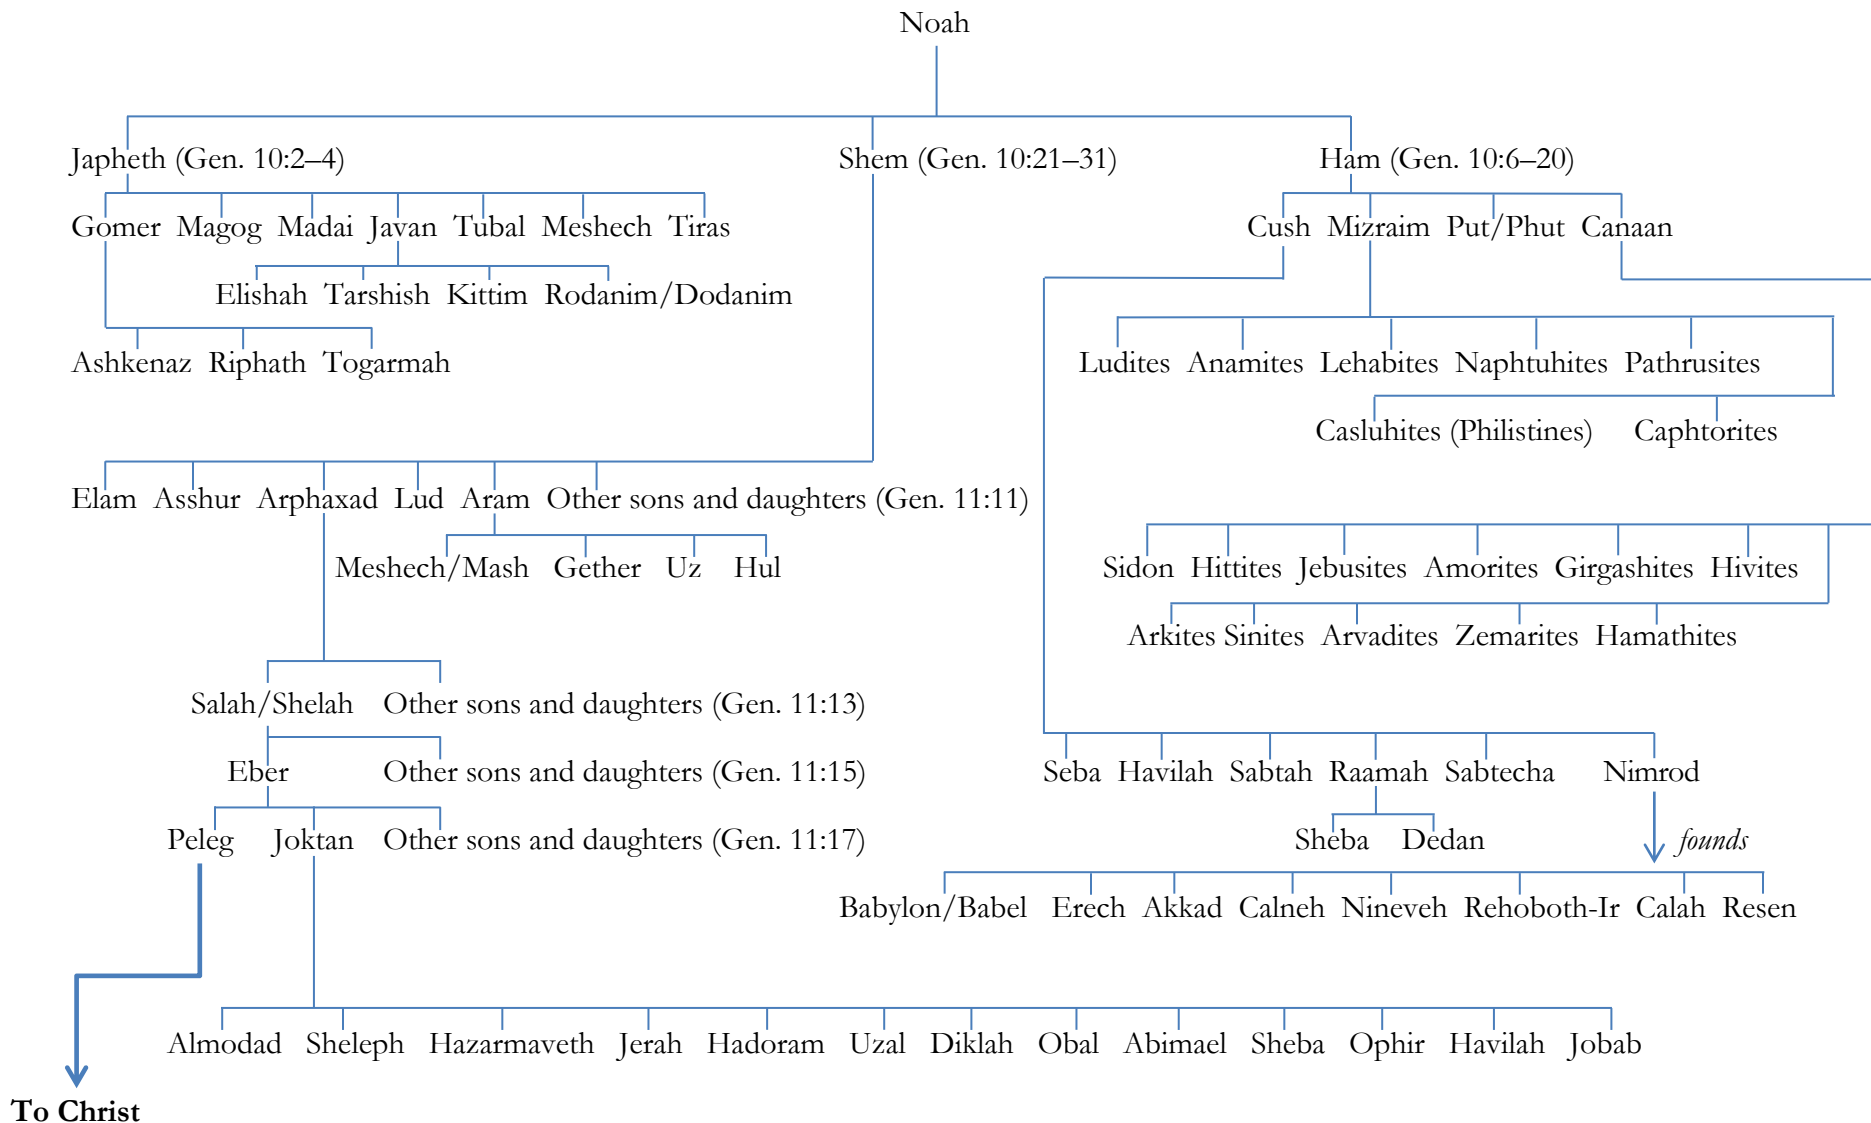

Table of Nations

Study Handout by Pastor Melissa Scott, Ph.D.

Lineage of Noah, Shem, and Eber
Study Handout by Pastor Melissa Scott, Ph.D.

Lineage from Noah to Japheth to Ashkenaz

Study Handout by Pastor Melissa Scott, Ph.D.